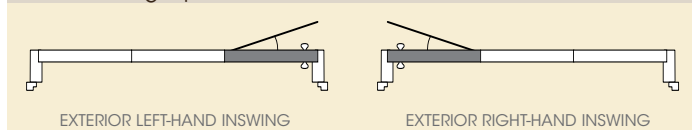

Door handing chart for Masonite Entry & Patio doors

INSWING

OUTSWING

Single door

Single door with left-hand sidelite

Single door with right-hand sidelite

Single door with double sidelites

French double doors

French double doors with double sidelites

Center-swing double doors*

Triple French doors*

Center-swing triple doors*

Active Doors
 Inactive Doors
 Fixed Doors

Complete list of handing options available at Masonite.com
 *Typically a patio configuration