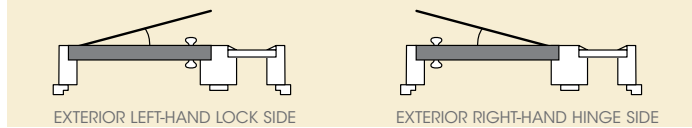

Door handing chart for Masonite Entry & Patio doors

INSWING

OUTSWING

Single door

Single door with left-hand sidelite

Single door with right-hand sidelite

Single door with double sidelites

French double doors

French double doors with double sidelites

Center-swing double doors*

Triple French doors*

Center-swing triple doors*

Active Doors
 Inactive Doors
 Fixed Doors

Complete list of handing options available at Masonite.com
 *Typically a patio configuration