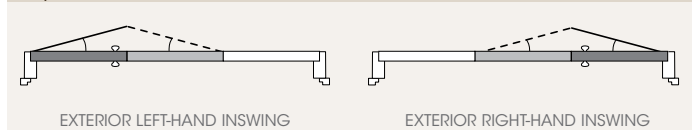

Door handing chart for Masonite Entry & Patio doors

INSWING

OUTSWING

Single door

Single door with left-hand sidelite

Single door with right-hand sidelite

Single door with double sidelites

French double doors

French double doors with double sidelites

Center-swing double doors*

Triple French doors*

Center-swing triple doors*

Active Doors
 Inactive Doors
 Fixed Doors

Complete list of handing options available at Masonite.com
 *Typically a patio configuration