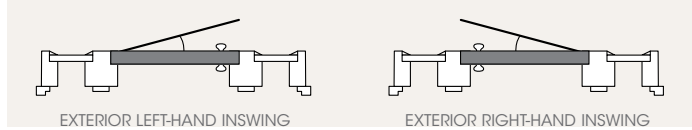

Door handing chart for Masonite Entry & Patio doors

INSWING

OUTSWING

Single door

Single door with left-hand sidelite

Single door with right-hand sidelite

Single door with double sidelites

French double doors

French double doors with double sidelites

Center-swing double doors*

Triple French doors*

Center-swing triple doors*

Active Doors
 Inactive Doors
 Fixed Doors

Complete list of handing options available at Masonite.com
 *Typically a patio configuration