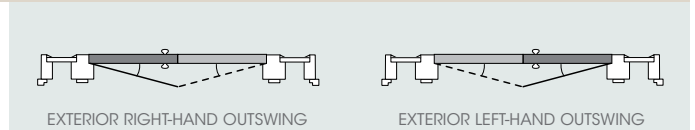

French double doors with double sidelites