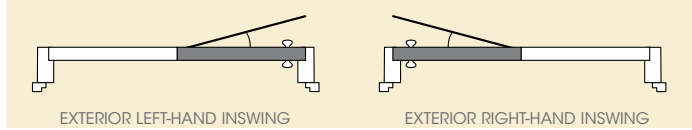

Door handing chart for Masonite Entry & Patio doors

INSWING

OUTSWING

Single door

Single door with left-hand sidelite

Single door with right-hand sidelite

Single door with double sidelites

French double doors

French double doors with double sidelites

Center-swing double doors*

Triple French doors*

Center-swing triple doors*

Active Doors
 Inactive Doors
 Fixed Doors

Complete list of handing options available at Masonite.com
 *Typically a patio configuration