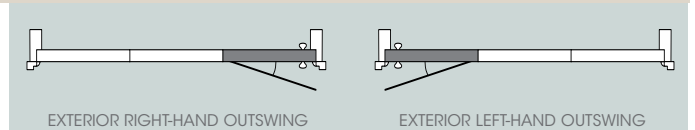

Door handing chart for Masonite Entry & Patio doors

INSWING

OUTSWING

Single door

Single door with left-hand sidelite

Single door with right-hand sidelite

Single door with double sidelites

French double doors

French double doors with double sidelites

Center-swing double doors*

Triple French doors*

Center-swing triple doors*

Active Doors
 Inactive Doors
 Fixed Doors

Complete list of handing options available at Masonite.com
 *Typically a patio configuration