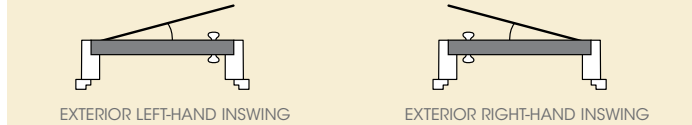

Door handing chart for Masonite Entry & Patio doors

INSWING

OUTSWING

Single door

Single door with left-hand sidelite

Single door with right-hand sidelite

Single door with double sidelites

French double doors

French double doors with double sidelites

Center-swing double doors*

Triple French doors*

Center-swing triple doors*

Active Doors
 Inactive Doors
 Fixed Doors

Complete list of handing options available at Masonite.com
 *Typically a patio configuration