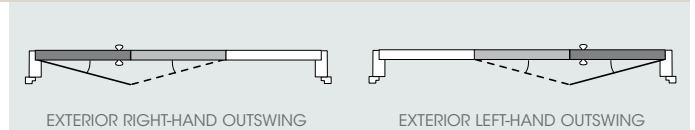

Door handing chart for Masonite Entry & Patio doors

INSWING

OUTSWING

Single door

Single door with left-hand sidelite

Single door with right-hand sidelite

Single door with double sidelites

French double doors

French double doors with double sidelites

Center-swing double doors*

Triple French doors*

Center-swing triple doors*

Active Doors
 Inactive Doors
 Fixed Doors

Complete list of handing options available at Masonite.com
 *Typically a patio configuration