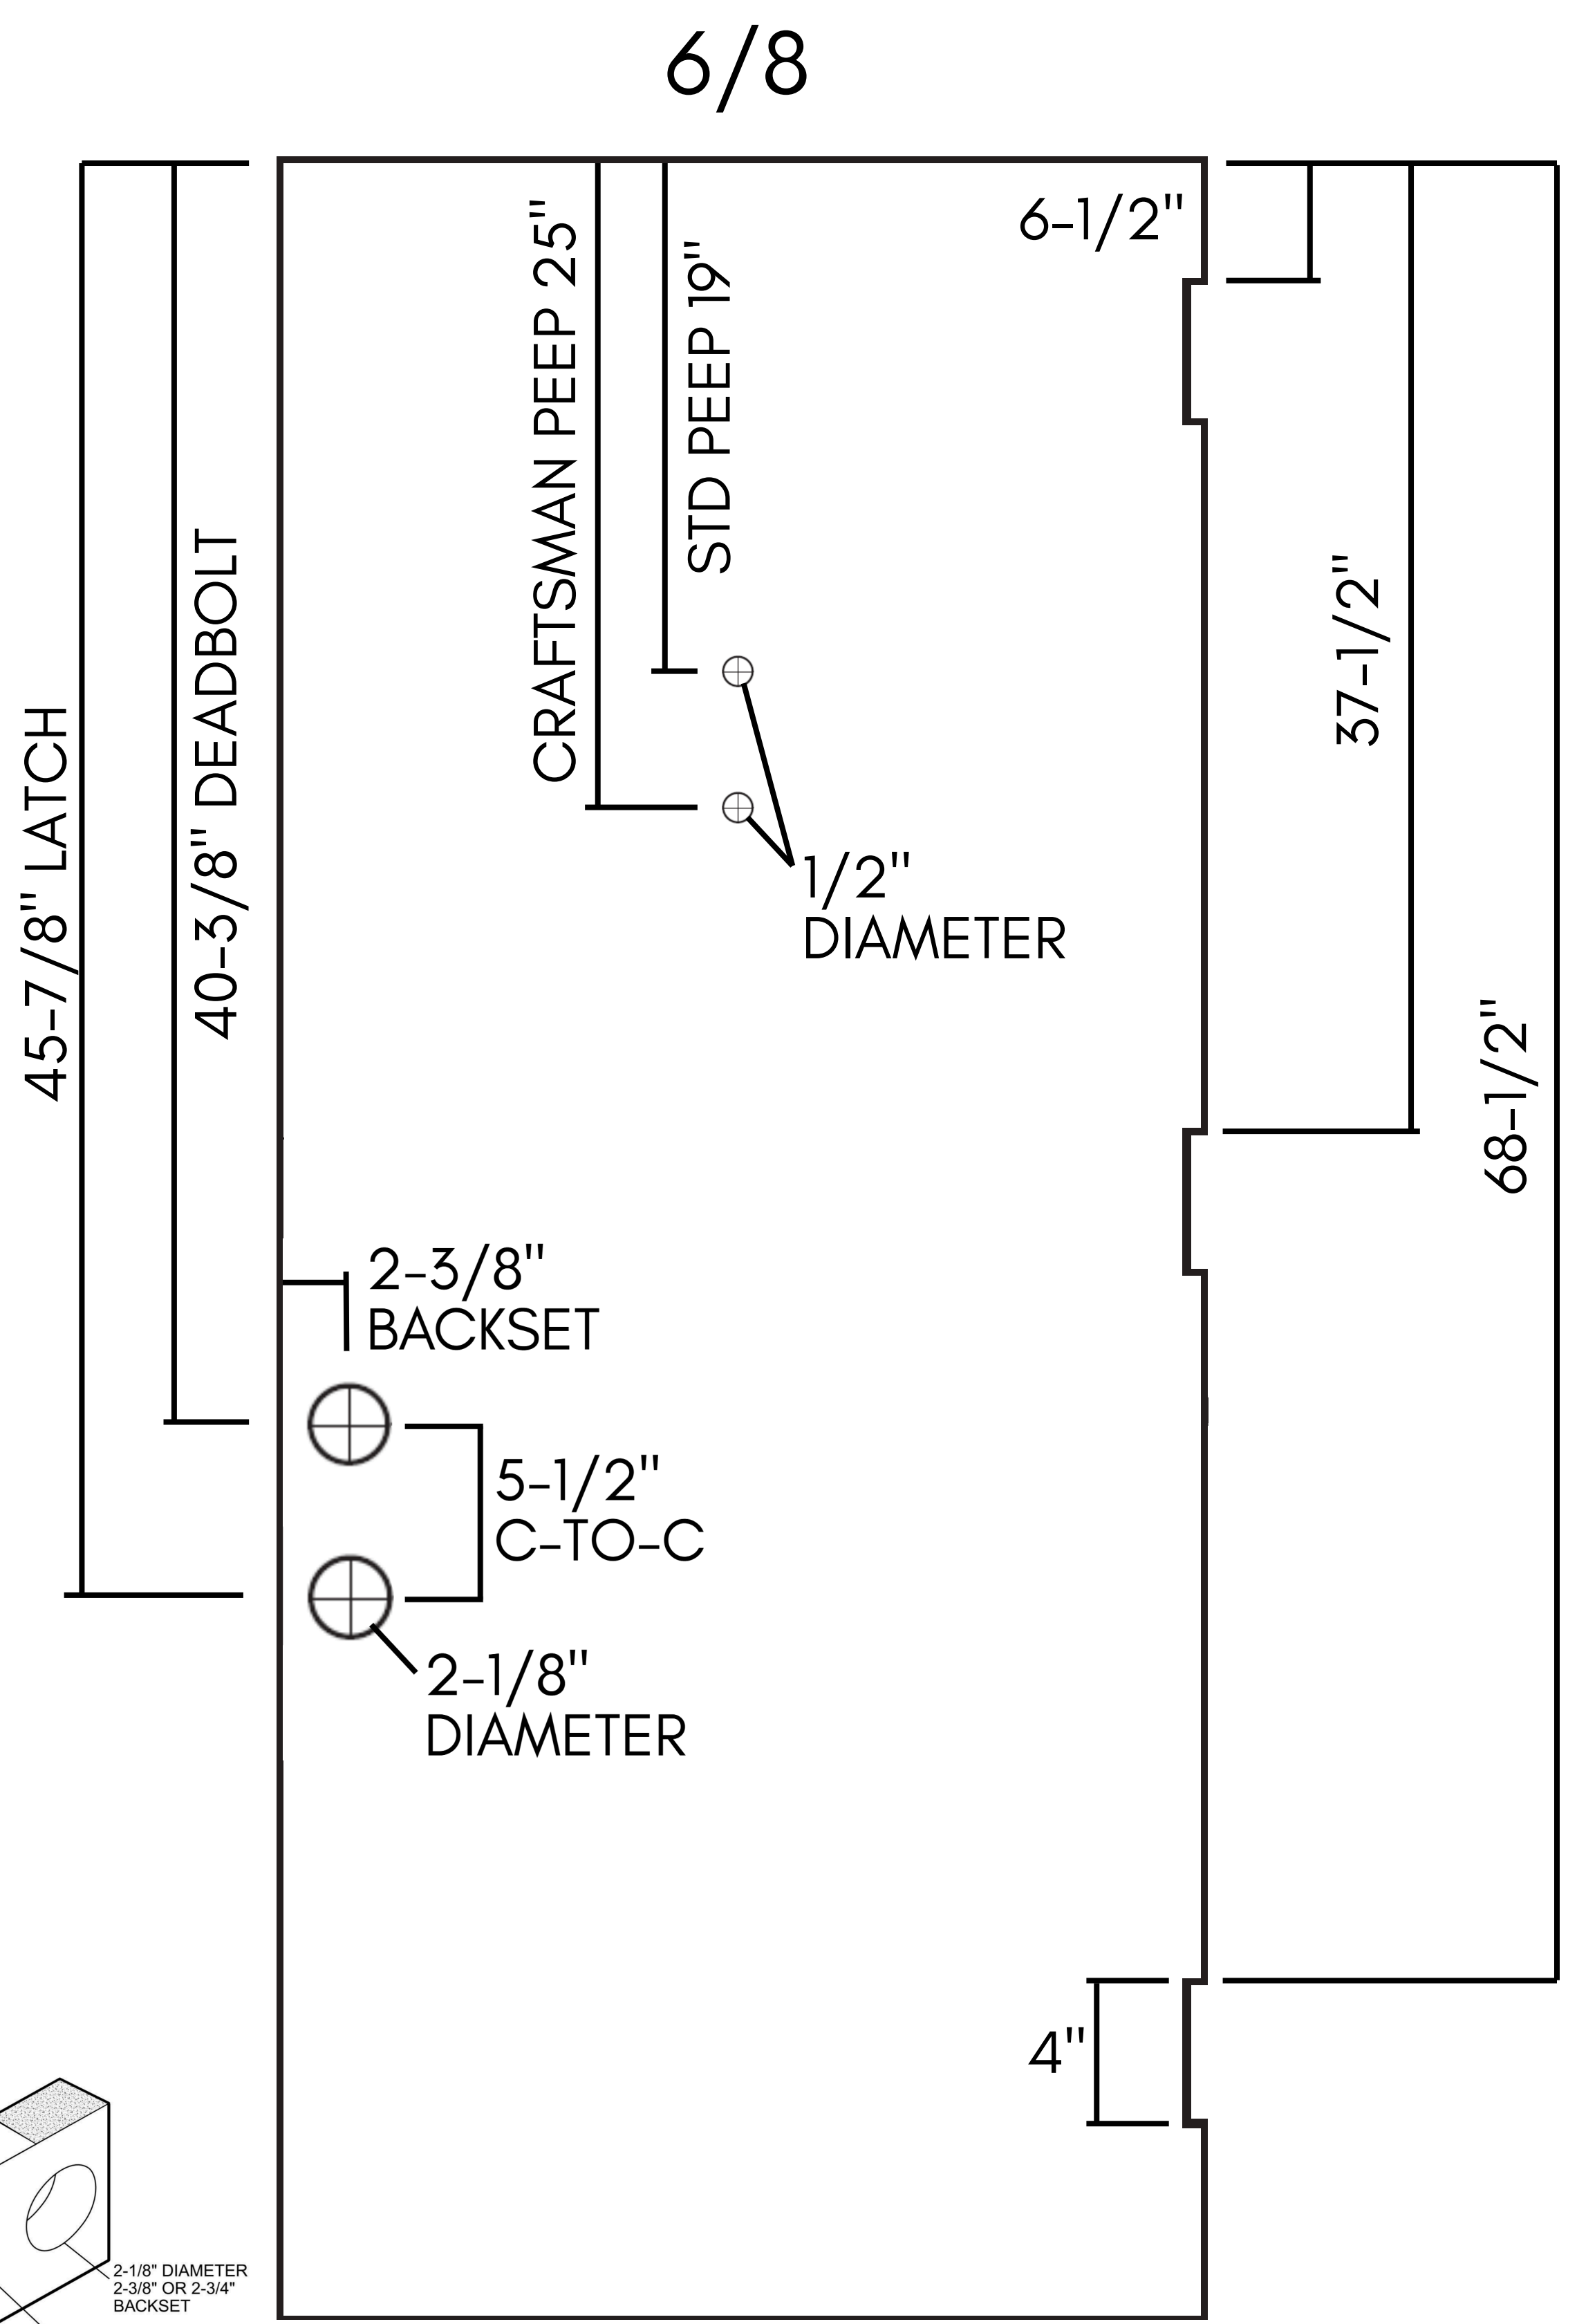

Width	Nominal	2/0	2/4	2/6	2/8	2/10	3/0	3/6
	Actual	23-3/4"	27-3/4"	29-3/4"	31-3/4"	33-3/4"	35-3/4"	41-3/4"

Height	Nominal	6/8	7/0	8/0
	Actual	79"	83"	95"

Locations below may change if door is cut down in height.

8/0

1-3/4" thick panels